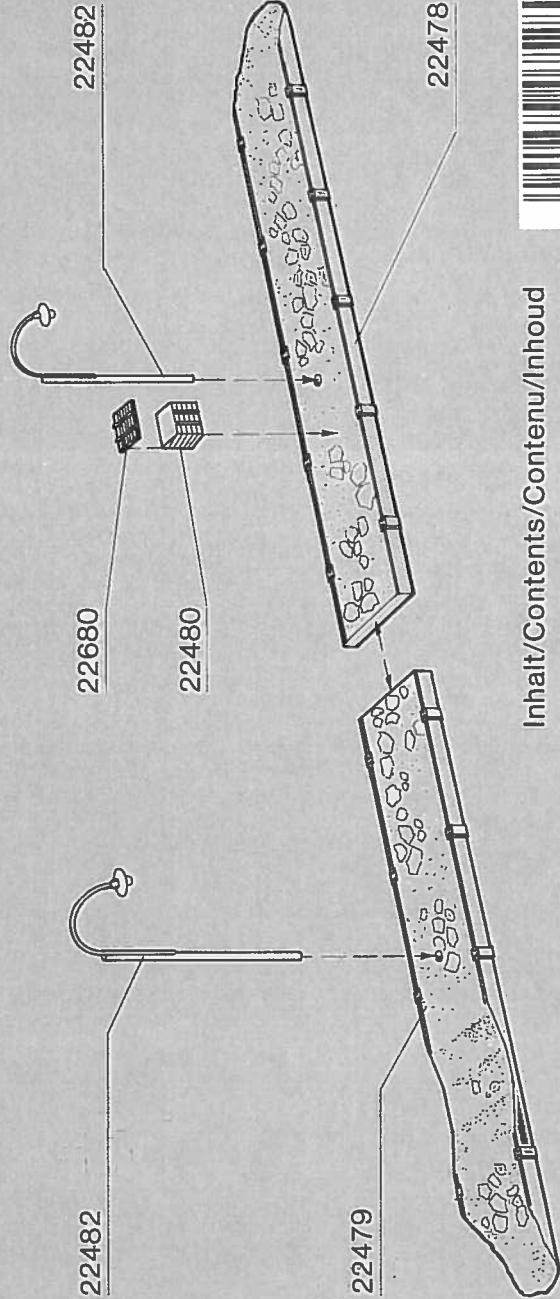

VOLLMER

Made in Western Germany

Bahnsteig Neuffen

Highland station
platform
340 x 25 x 50 mm

Quai pour gare
Neuffen
Perron
Neuffen

VOLLMER

N 7528

Inhalt/Contents/Contenu/Inhoud	
22478 = 1 x	22482 = 2 x
22479 = 1 x	22680 = 1 x
22480 = 1 x	